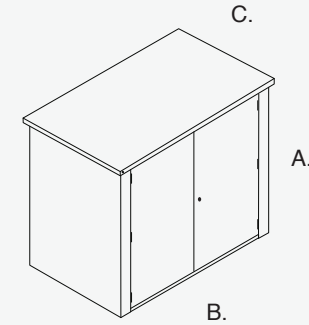

key features

VANGARD SECURITY

- 2 point locking system to suit your own padlock
- Integral full metal base with fixings for securing the unit to the ground

VANGARD DESIGN

- Wide double door access
- Compact design
- Sloping roof
- Ventilated design to keep condensation to a minimum
- Green, brown or ivory finish

ASGARD® FEATURES

- Weatherproof construction made from strong, thick, galvanised steel
- Supplied with a 10 year warranty as standard
- Maintenance-free with no repainting or rotting
- Internal fixings with no externally exposed fixtures, safe and secure

SCHOOL PACK INCLUDES

- A Vanguard shed
- 10 heavy-duty hooks
- Delivery and installation

dimensions

UNIT DIMENSIONS

- A. Height: 1312mm (4ft 3")
  At rear: 1266mm (4ft 1")
- B. Width: 1542mm (5ft 1")
- C. Depth: 950mm (3ft 1")
- Weight: 76Kg (12 stone)

BASE DIMENSIONS

- 1600mm x 1000mm
- **DOOR APERTURE**
  1260mm x 1200mm
- **DOOR CLEARANCE**
  650mm