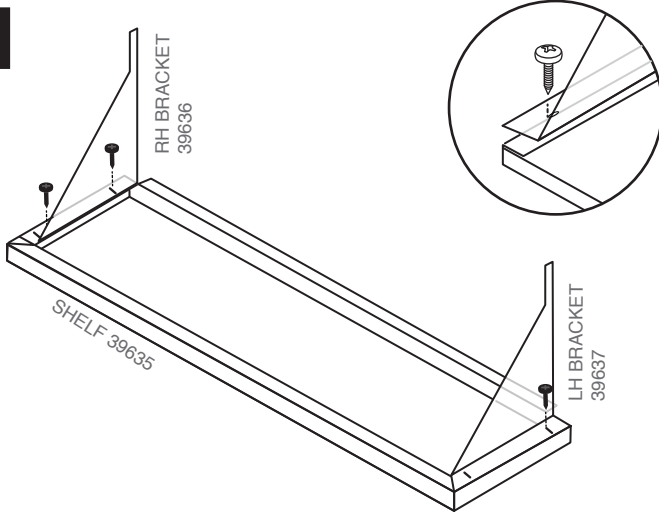

ADDITION SINGLE SHELF

COMPATIBILITY Addition Shed.

CAPACITY 4 shelves maximum. Will not fit side by side.

WEIGHT ALLOWANCE Maximum weight of 50Kg evenly distributed

TOOLS REQUIRED Power driver.

LH BRACKET
39637 x1

RH BRACKET
39636 x1

SHELF
39635 x1

18V

ZSCREW05 x4

x1

1

2

x4

3

COMPLETED SHELVES

4!

FIT AS BELOW OR
ALL ON ONE SIDE

ADDITION DOUBLE SHELF

COMPATIBILITY Addition Shed.
CAPACITY 4 shelves maximum.

WEIGHT ALLOWANCE Maximum weight of 50Kg evenly distributed
TOOLS REQUIRED Power driver.