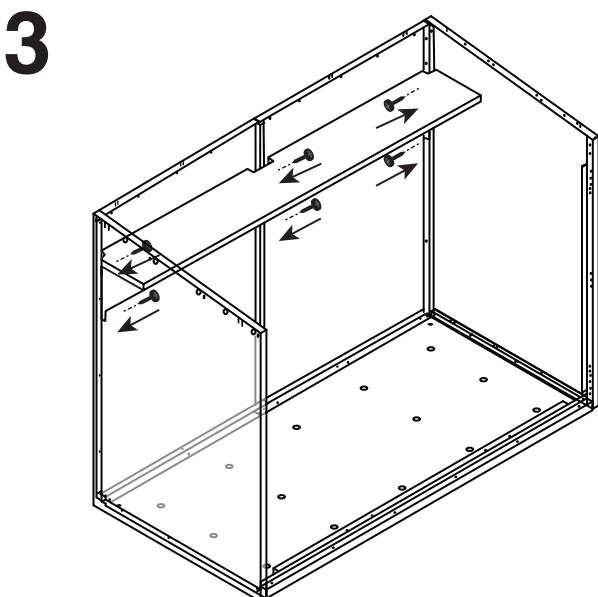

3

COMPLETED SHELVES

4!

FIT AS BELOW OR
ALL ON ONE SIDE

ADDITION DOUBLE SHELF

COMPATIBILITY Addition Shed.
CAPACITY 4 shelves maximum.

WEIGHT ALLOWANCE Maximum weight of 50Kg evenly distributed
TOOLS REQUIRED Power driver.