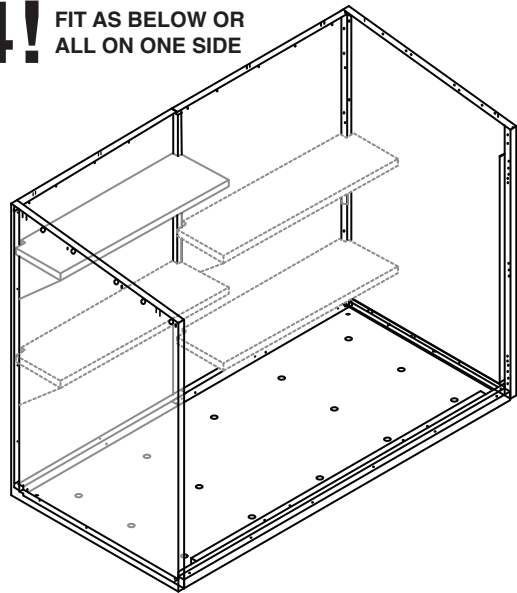

ADDITION SINGLE SHELF

COMPATIBILITY Addition Shed.

CAPACITY 4 shelves maximum. Will not fit side by side.

WEIGHT ALLOWANCE Maximum weight of 50Kg evenly distributed

TOOLS REQUIRED Power driver.

LH BRACKET
39637 x1

RH BRACKET
39636 x1

SHELF
39635 x1

18V

ZSCREW05 x4

x1

1

2

x4

3

COMPLETED SHELVES

4!

FIT AS BELOW OR
ALL ON ONE SIDE

ADDITION DOUBLE SHELF

COMPATIBILITY Addition Shed.
CAPACITY 4 shelves maximum.

WEIGHT ALLOWANCE Maximum weight of 50Kg evenly distributed
TOOLS REQUIRED Power driver.