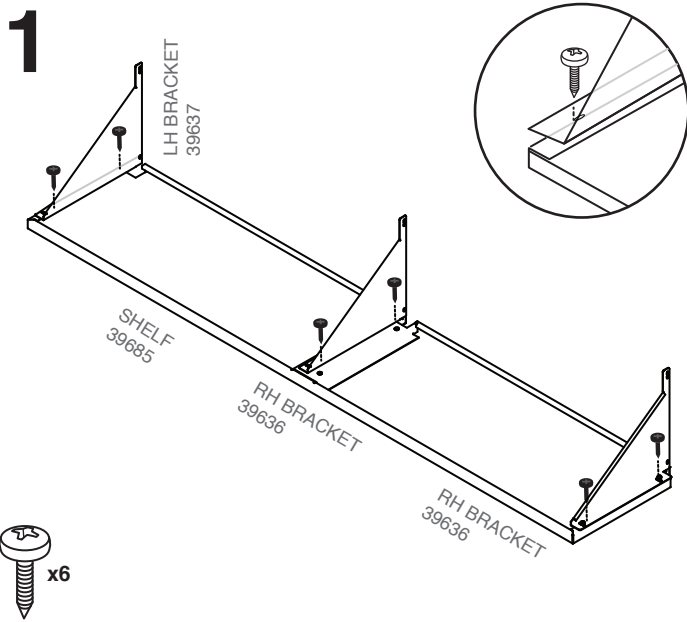

3

COMPLETED SHELVES

4!

FIT AS BELOW OR
ALL ON ONE SIDE

ADDITION DOUBLE SHELF

COMPATIBILITY Addition Shed.
CAPACITY 4 shelves maximum.

WEIGHT ALLOWANCE Maximum weight of 50Kg evenly distributed
TOOLS REQUIRED Power driver.