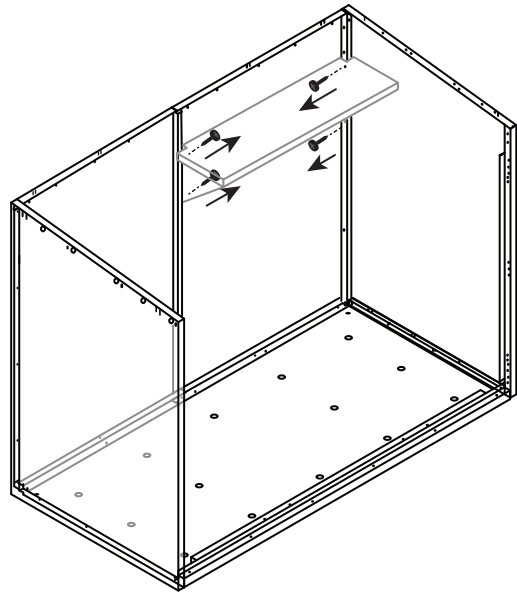

ADDITION SINGLE SHELF

COMPATIBILITY Addition Shed.

CAPACITY 4 shelves maximum. Will not fit side by side.

WEIGHT ALLOWANCE Maximum weight of 50Kg evenly distributed

TOOLS REQUIRED Power driver.

LH BRACKET
39637 x1

RH BRACKET
39636 x1

SHELF
39635 x1

18V

ZSCREW05 x4

x1

1

2

x4

3

COMPLETED SHELVES

4!

FIT AS BELOW OR
ALL ON ONE SIDE

ADDITION DOUBLE SHELF

COMPATIBILITY Addition Shed.
CAPACITY 4 shelves maximum.

WEIGHT ALLOWANCE Maximum weight of 50Kg evenly distributed
TOOLS REQUIRED Power driver.