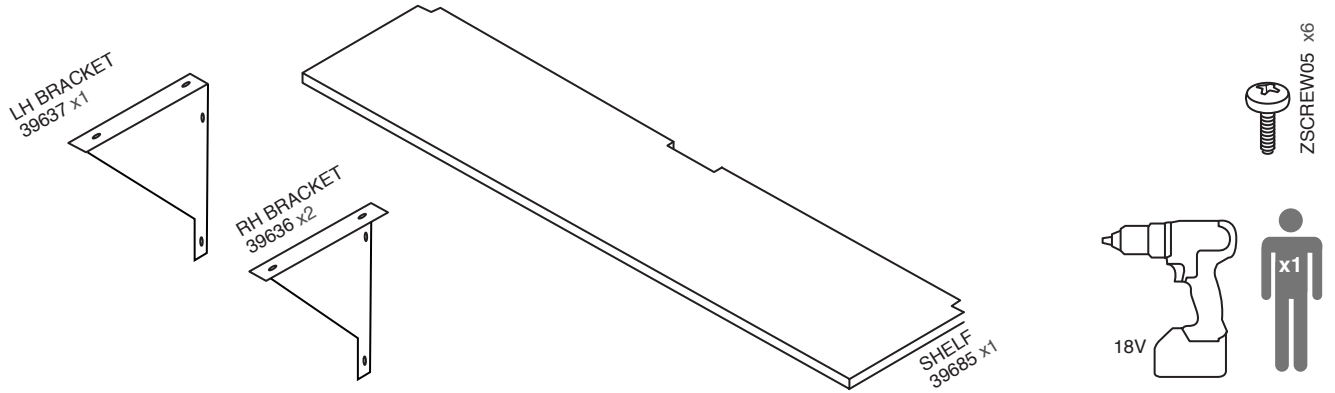

3

COMPLETED SHELVES

4!

FIT AS BELOW OR
ALL ON ONE SIDE

ADDITION DOUBLE SHELF

COMPATIBILITY Addition Shed.
CAPACITY 4 shelves maximum.

WEIGHT ALLOWANCE Maximum weight of 50Kg evenly distributed
TOOLS REQUIRED Power driver.