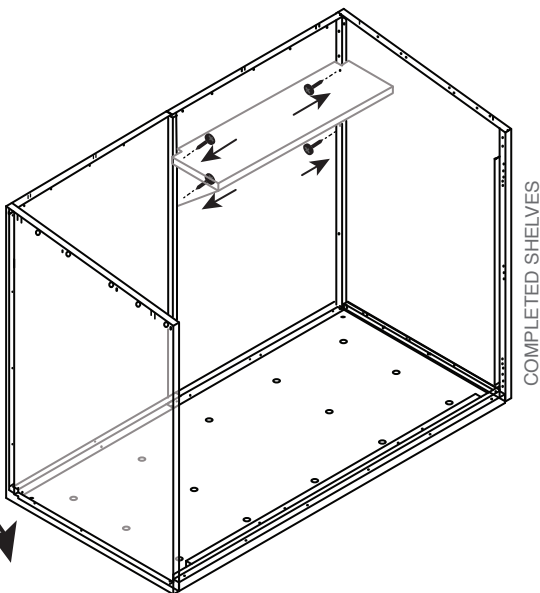

ADDITION SINGLE SHELF

COMPATIBILITY Addition Shed.

CAPACITY 4 shelves maximum. Will not fit side by side.

WEIGHT ALLOWANCE Maximum weight of 50Kg evenly distributed

TOOLS REQUIRED Power driver.

LH BRACKET
39637 x1

RH BRACKET
39636 x1

SHELF
39635 x1

18V

ZSCREW05 x4

x1

1

2

x4

3

COMPLETED SHELVES

4!

FIT AS BELOW OR
ALL ON ONE SIDE

ADDITION DOUBLE SHELF

COMPATIBILITY Addition Shed.
CAPACITY 4 shelves maximum.

WEIGHT ALLOWANCE Maximum weight of 50Kg evenly distributed
TOOLS REQUIRED Power driver.