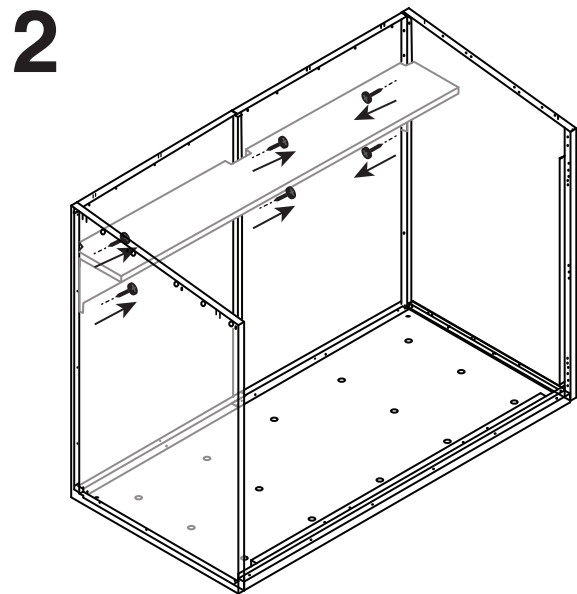

3

COMPLETED SHELVES

4!

FIT AS BELOW OR
ALL ON ONE SIDE

ADDITION DOUBLE SHELF

COMPATIBILITY Addition Shed.
CAPACITY 4 shelves maximum.

WEIGHT ALLOWANCE Maximum weight of 50Kg evenly distributed
TOOLS REQUIRED Power driver.